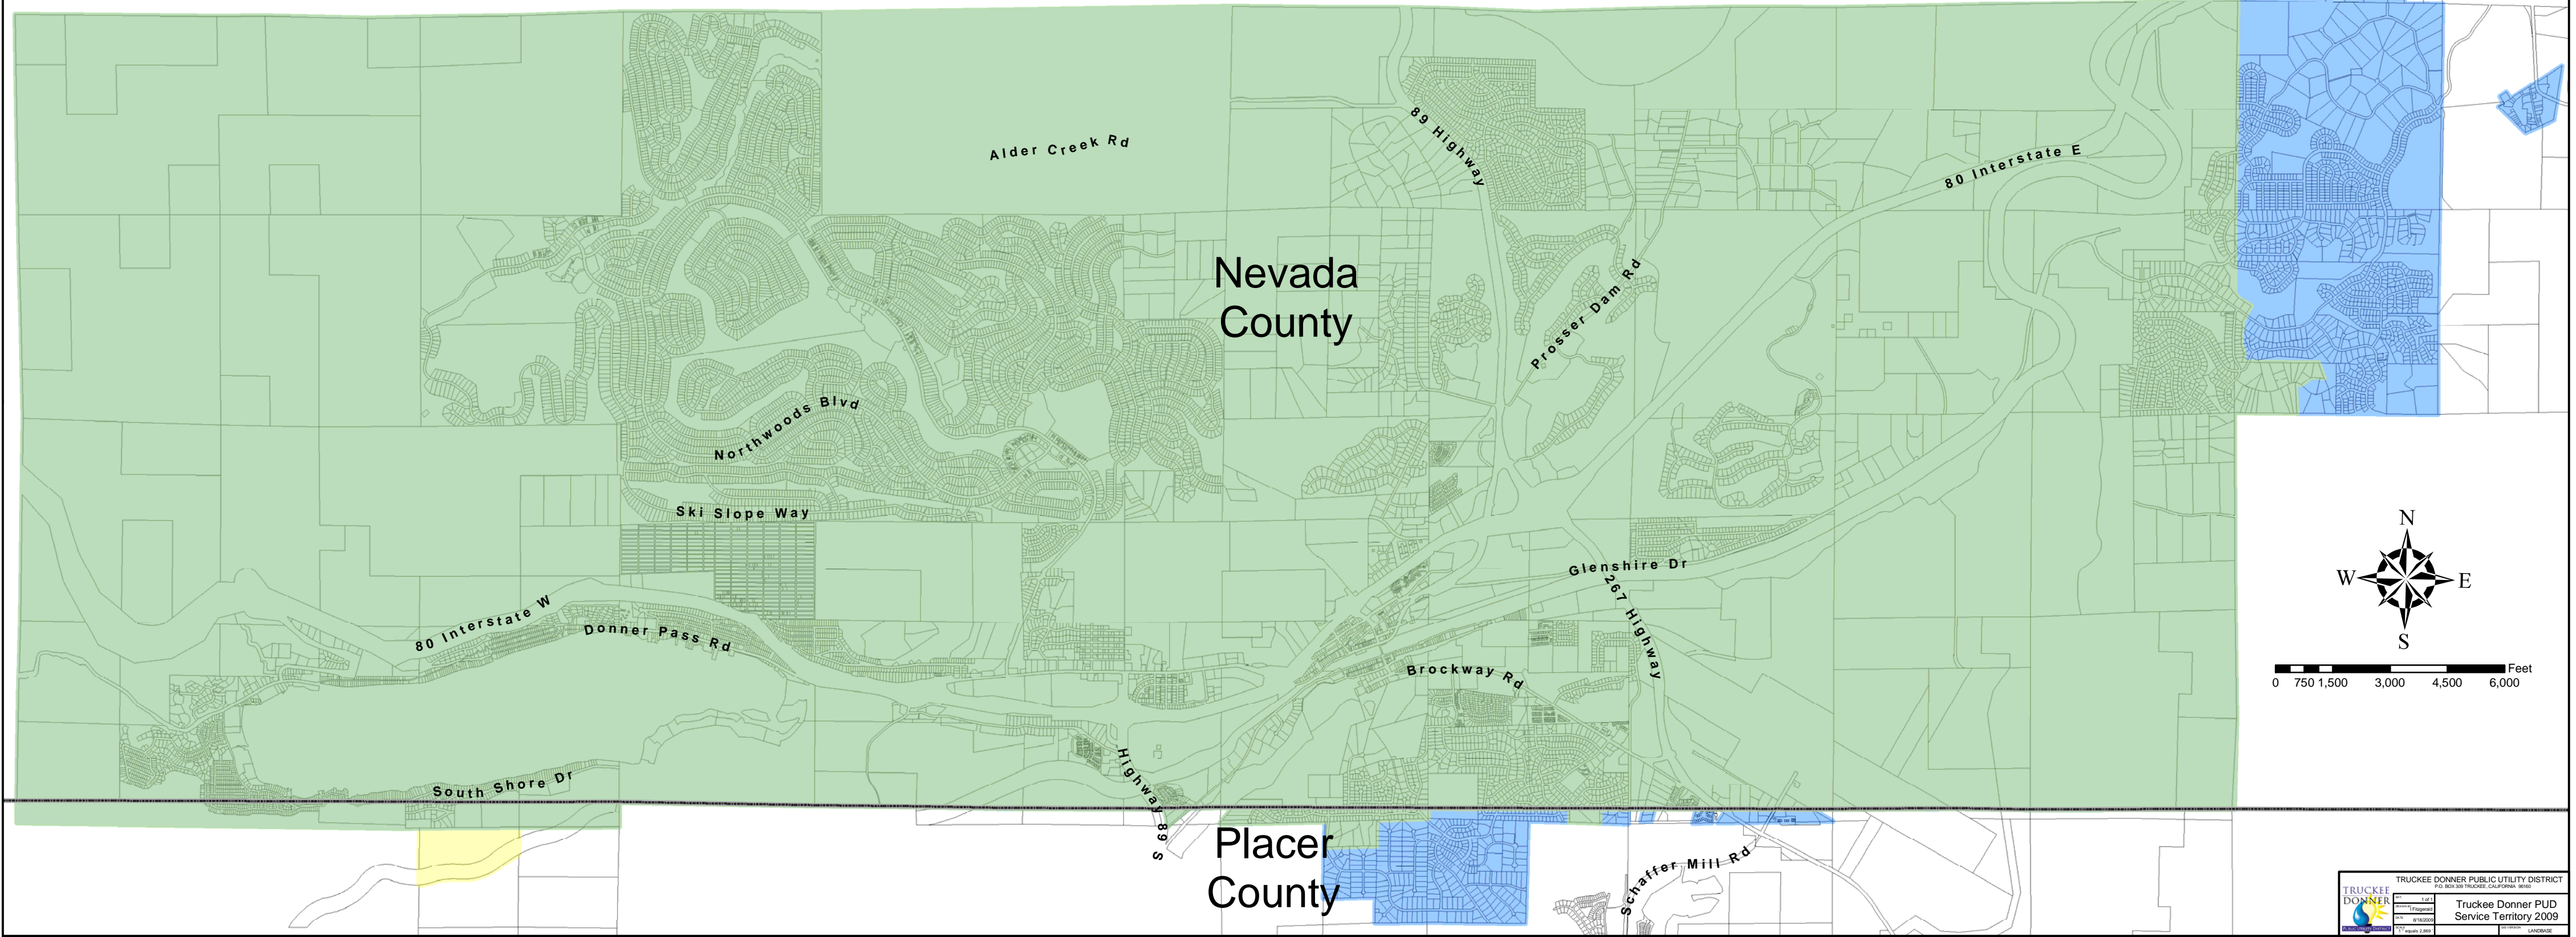

Legend

Electric Service Only

Water Service Only

Water & Electric Service

Truckee Donner Public Utility District - 2009

TRUCKEE DONNER PUBLIC UTILITY DISTRICT
P.O. BOX 300 TRUCKEE, CALIFORNIA 96160

1 of 1	Truckee Donner PUD
9162000	Service Territory 2009
9162000	LANDBASE