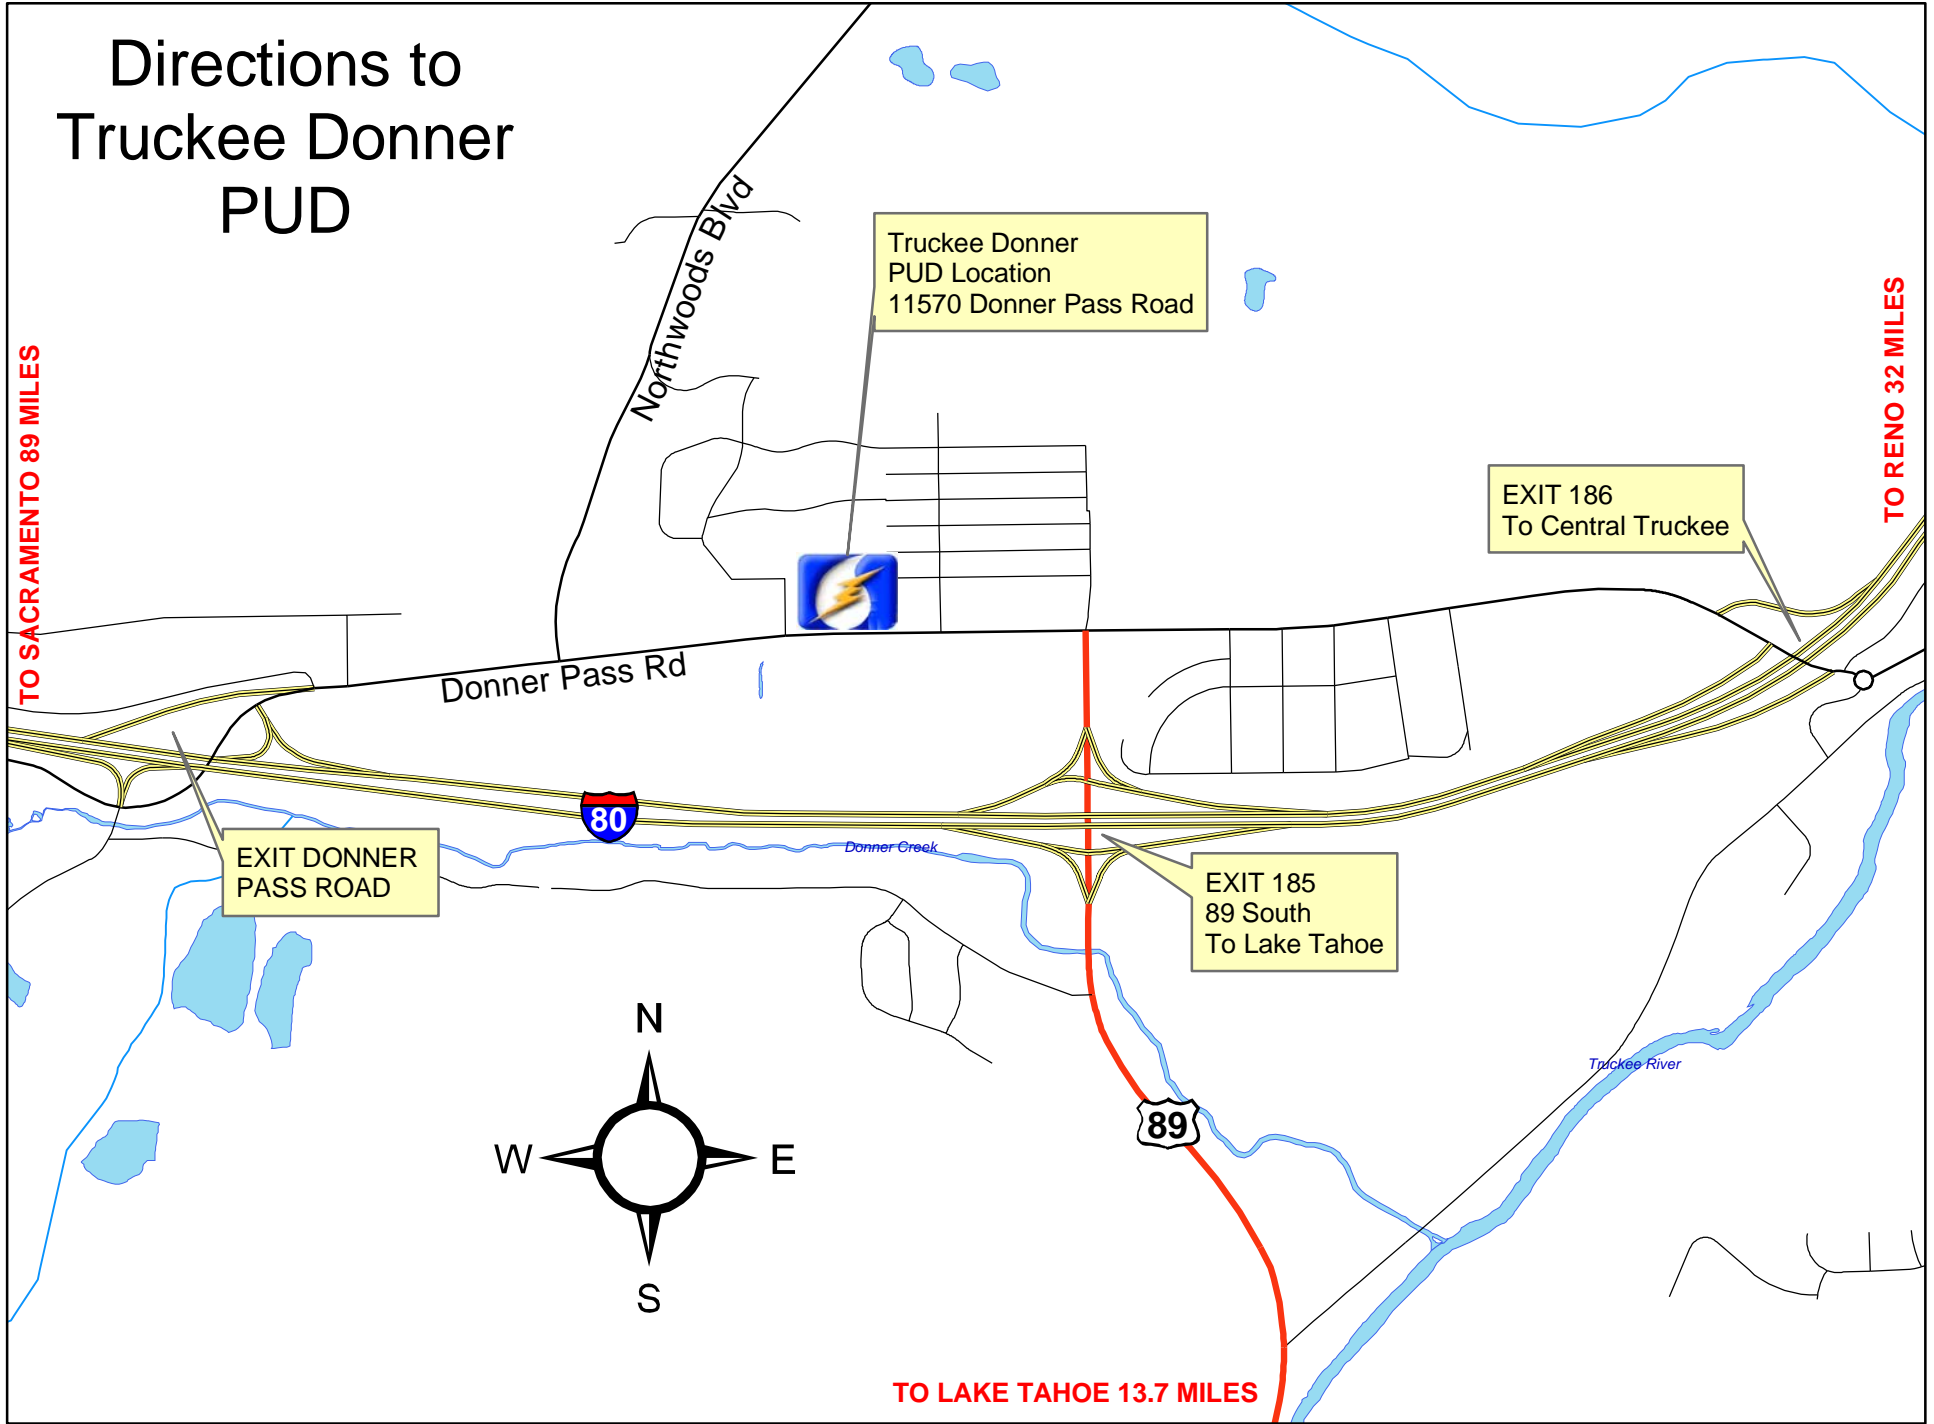

Directions to Truckee Donner PUD

Truckee Donner
PUD Location
11570 Donner Pass Road

EXIT 186
To Central Truckee

EXIT DONNER
PASS ROAD

EXIT 185
89 South
To Lake Tahoe

TO SACRAMENTO 89 MILES

TO RENO 32 MILES

TO LAKE TAHOE 13.7 MILES